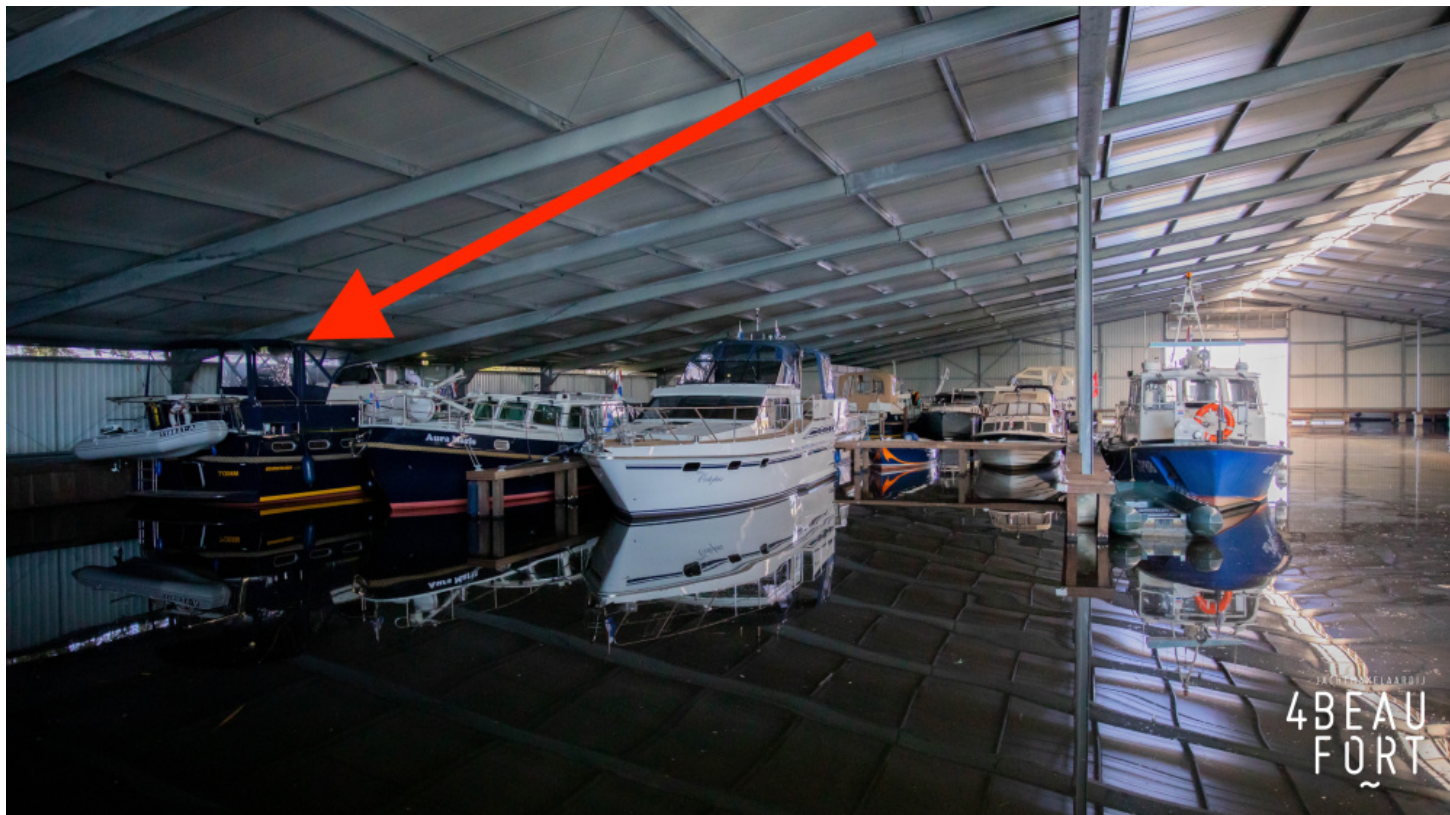

COVERED MOORING FOR RENT IN OSSENZIJL

Price: Rented

In Ossenzijl, on the border of Friesland and Overijssel, the ideal base for visiting the Frisian Lakes or the Weerribben nature reserve. An easily accessible, very neat rental mooring in a boathouse complex, accessible by both road and water.

The covered berth is located in a spacious and well-maintained boathouse complex with a central entrance. The berth measures 12.50 x 4.77 meters, is conveniently located in a corner of the complex, and has a maximum height of 3.5 meters.

There is a wide concrete jetty along the entire length of the box and at the head end. In addition, the berth has its own power connection with meter, and there is a communal water tap on the jetty.

There is ample parking space on the premises where you can park your car. The berth is also located right next to an access door, which makes getting in and out extra easy.